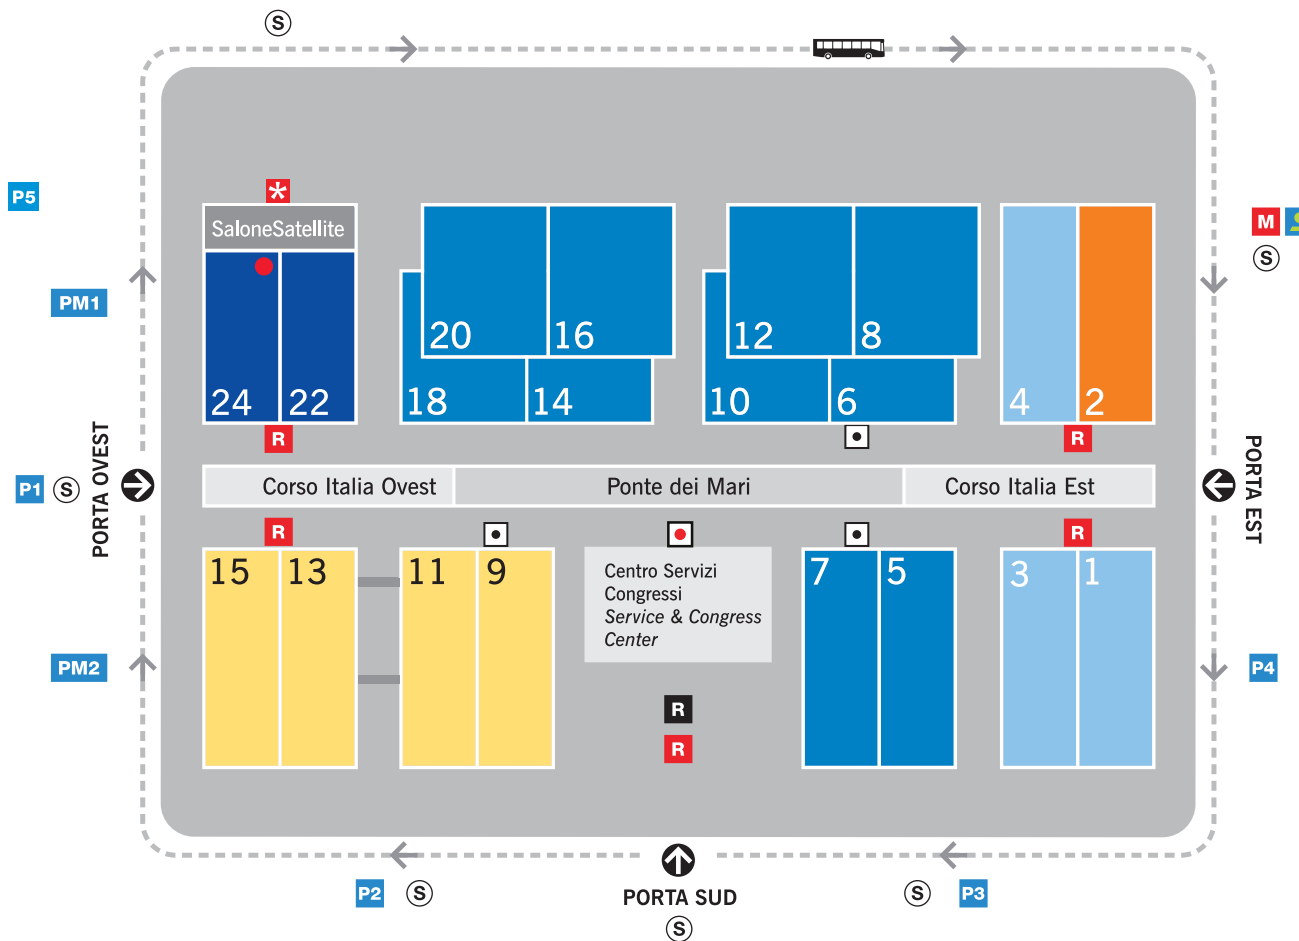

09/14.04.2019

Pianta del quartiere espositivo
Plan of fairgrounds

Salone Internazionale
del Mobile
Salone del Complemento
d'Arredo / *International Furnishing
Accessories Exhibition*
Workplace3.0 / *International
Workspace Exhibition*

- design
- xLux
- classic
- Euroluce
*International
Lighting Exhibition*
- S.Project
- SaloneSatellite

DE-SIGNO

- Uffici di Presidenza
Segreteria
Ufficio Stampa
*General Management
Exhibition secretariat
Press Office*
- Galleria della Stampa
Press Gallery
- Reception Stampa
Press Reception
- Reception/Ingresso
Reception/Entrance
- Ingresso diretto
SaloneSatellite
*Direct Entrance
to SaloneSatellite*

- Parcheggio / *Parking*
- PM Parcheggio multipiano
Multistorey parking
- M Metropolitana / linea rossa
Underground / red line
- S Stazione ferroviaria
Railway Station
- Circolare esterna
External shuttle bus
- S Fermata circolare esterna
External shuttle bus stop